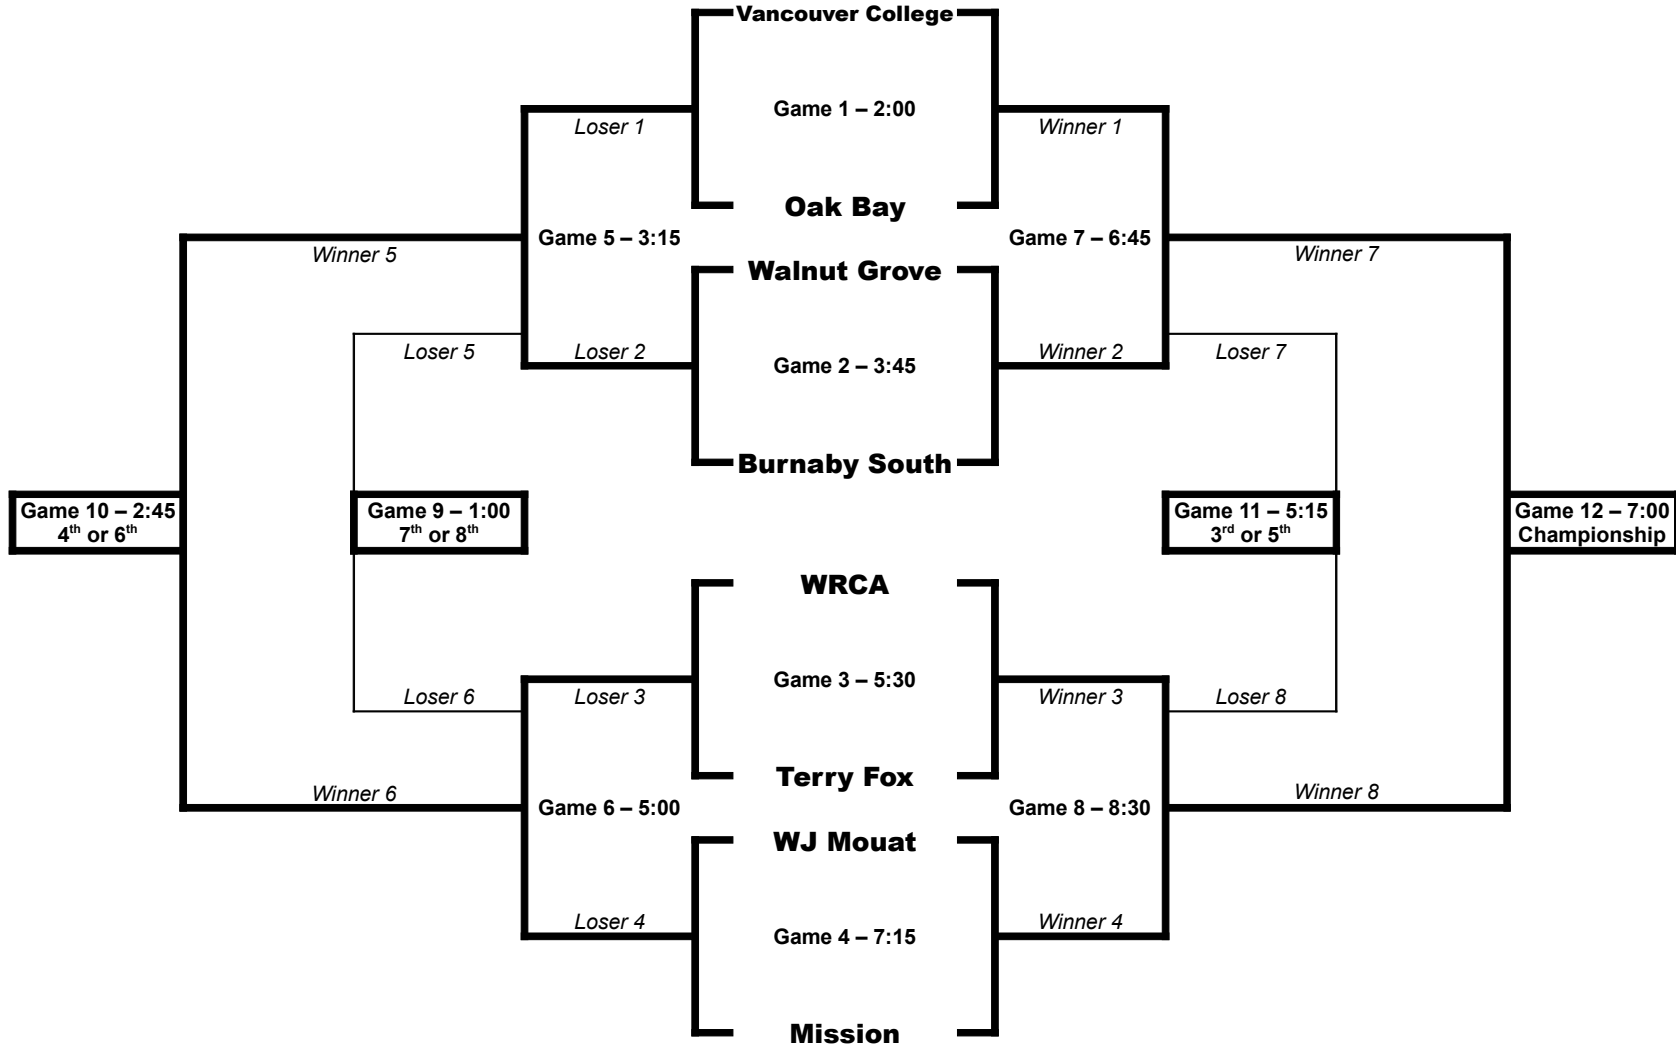

Vancouver College Varsity Emerald Tournament Draw – Version 2

Saturday, January 21

Friday, January 20

Thursday, January 19

Friday, January 20

Saturday, January 21

All games in Alumni Gym.

Top team in the draw denotes the home team and wears the light uniform.