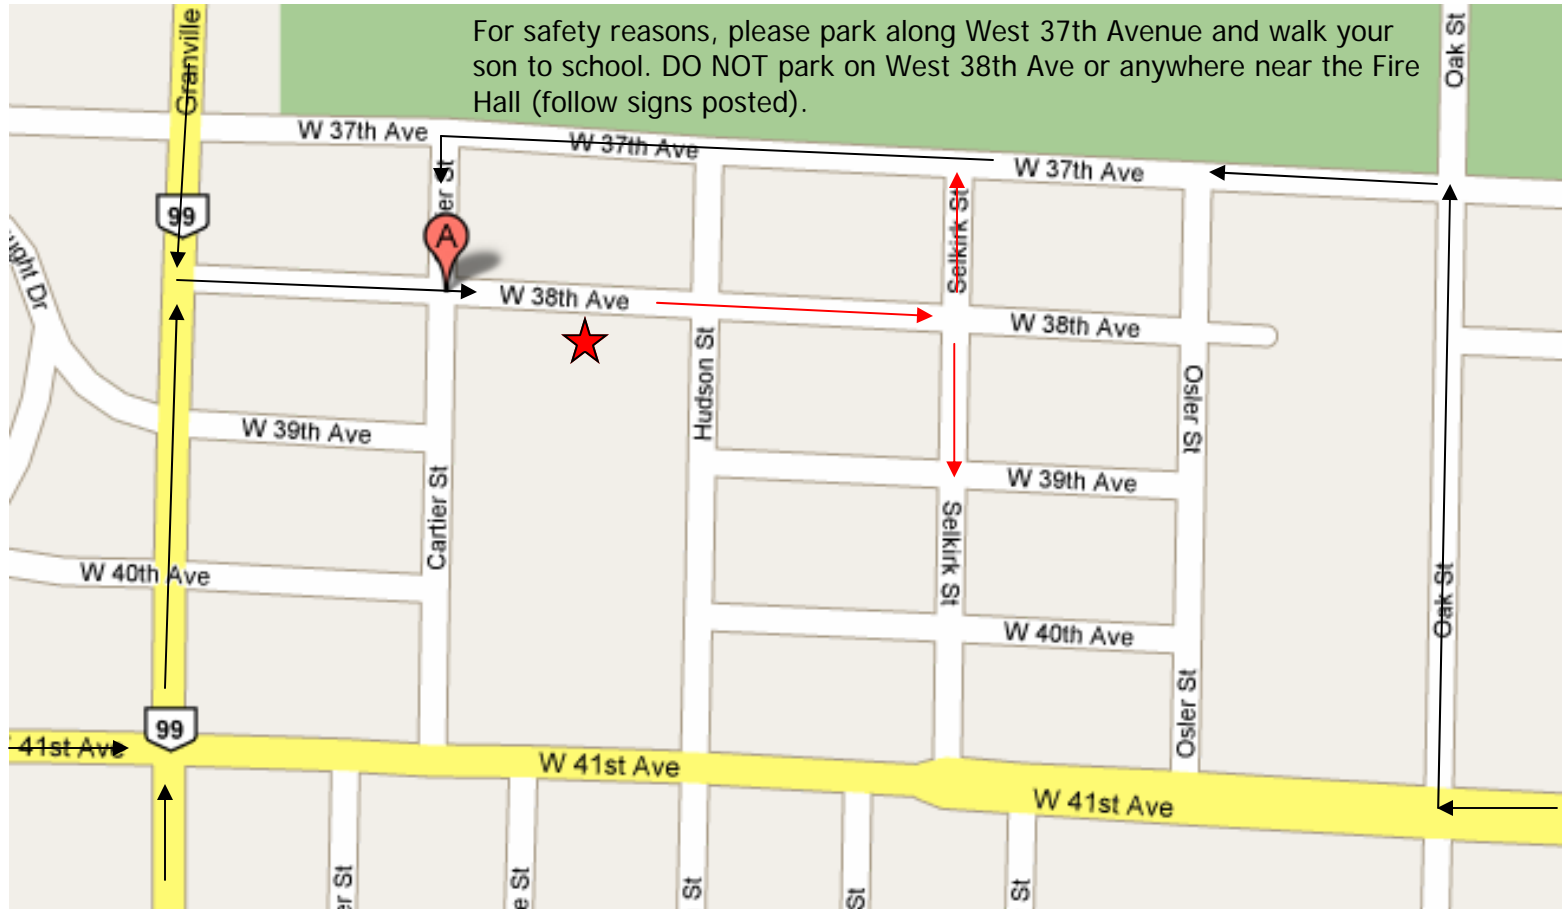

## Elementary Drop Off and Pick Up

\* Follow black arrows for drop off/pick up and red arrows for exit. Use West 38th Avenue (eastbound) to exit.